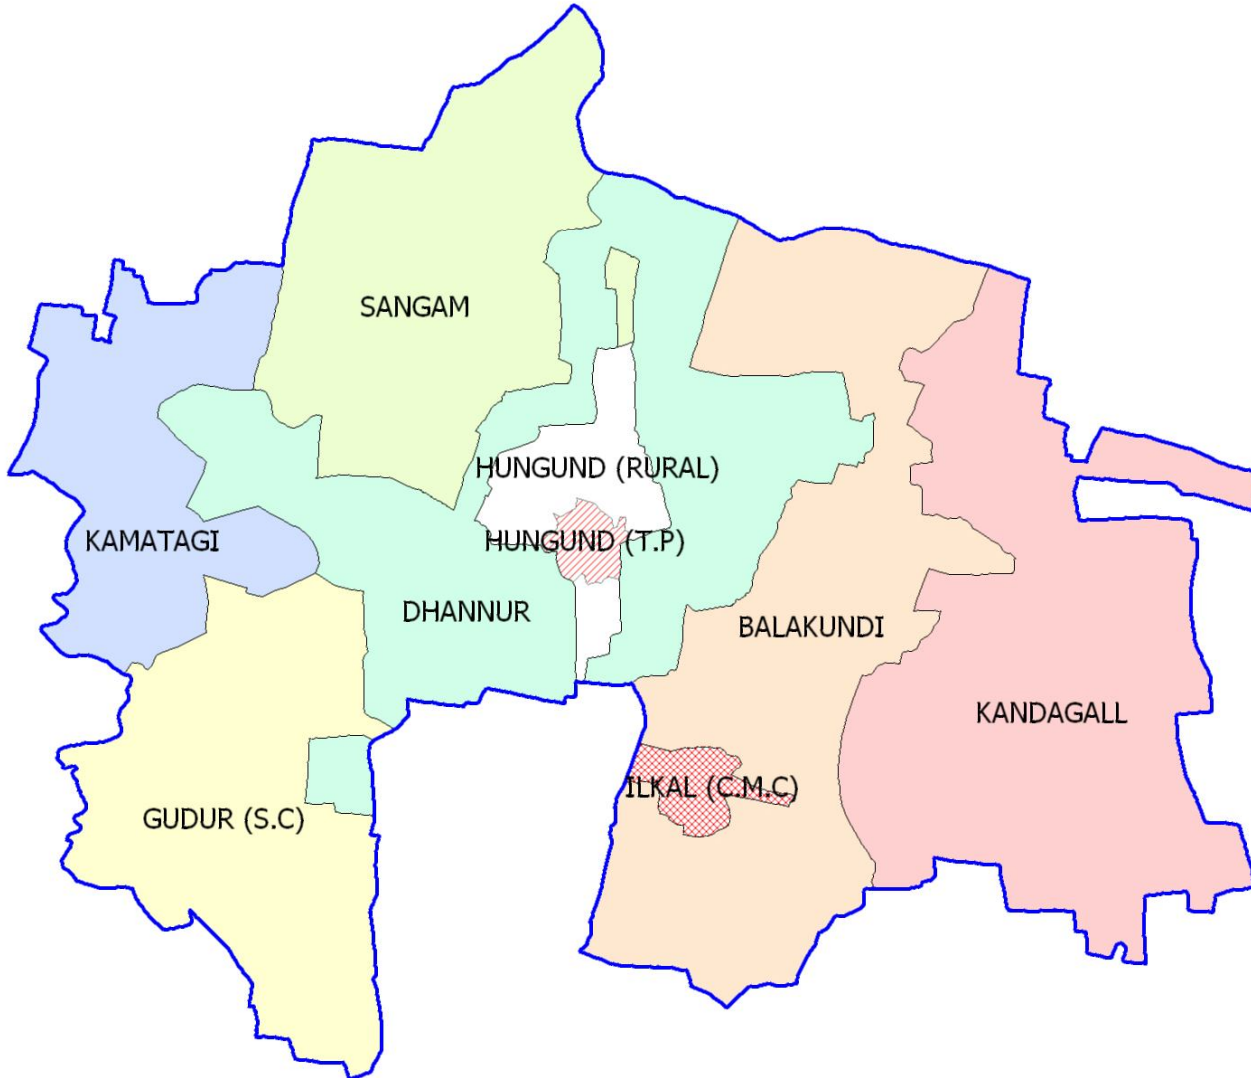

# ZILLA PANCHAYATH CONSTITUENCY OF HUNGUND TALUK

- ZP CONSTITUENCY BOUNDARY
- T.P
- C.M.C
- VILLAGE BOUNDARY

Prepared by : District NRDMS Center, ZP, Bagalkot  
Source : Election Dept, ZP, Bagalkot