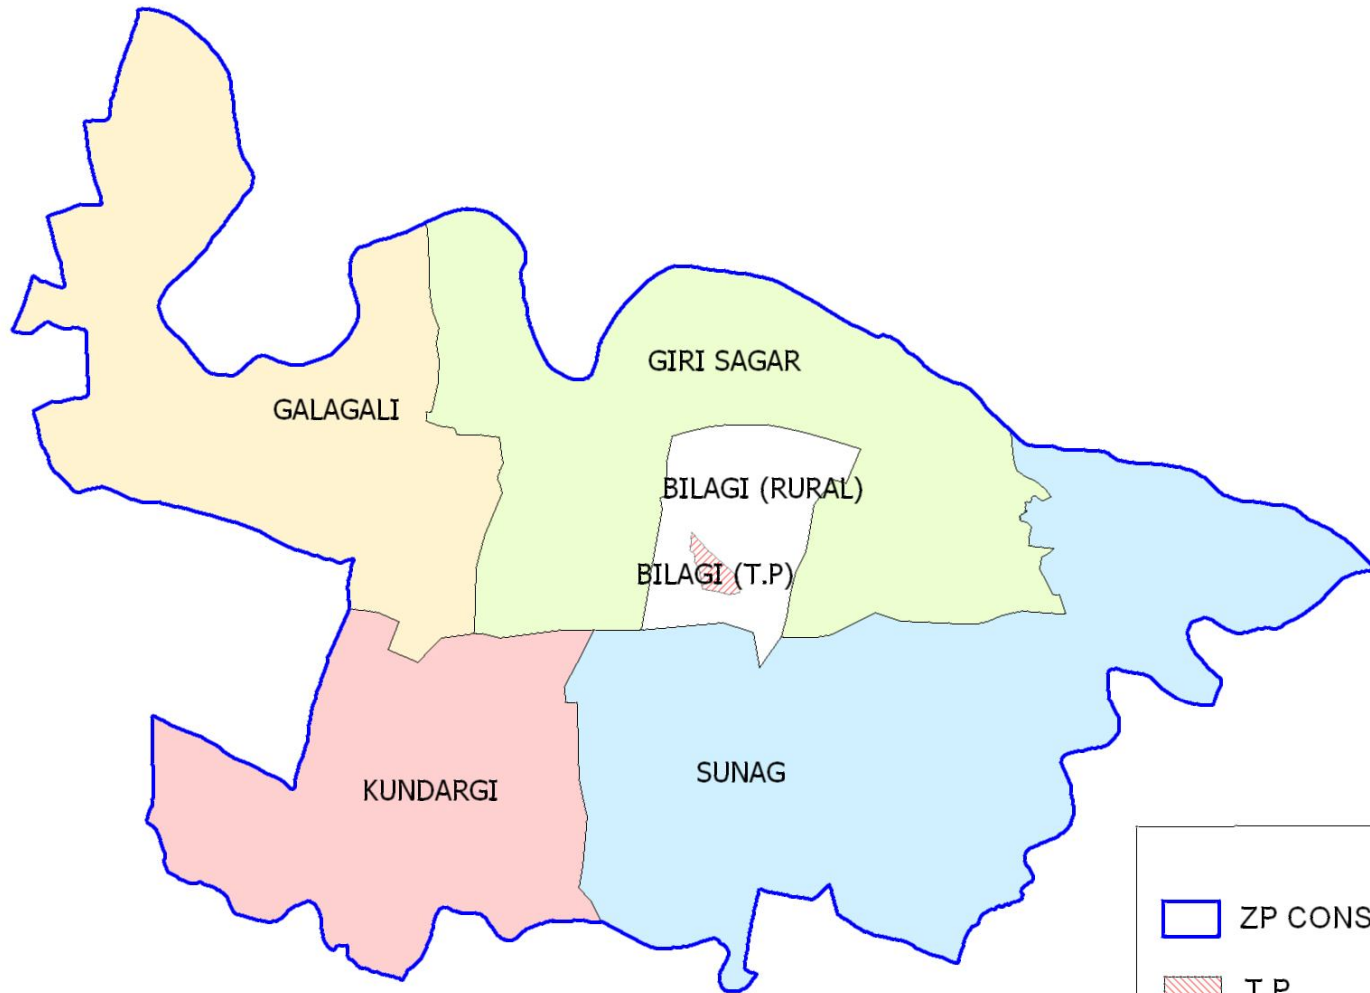

ZILLA PANCHAYATH CONSTITUENCY OF BILAGI TALUK

-  ZP CONSTITUENCY BOUNDARY
-  T.P
-  VILLAGE BOUNDARY

Prepared by : District NRDMS Center, ZP, Bagalkot
Source : Election Dept, ZP, Bagalkot