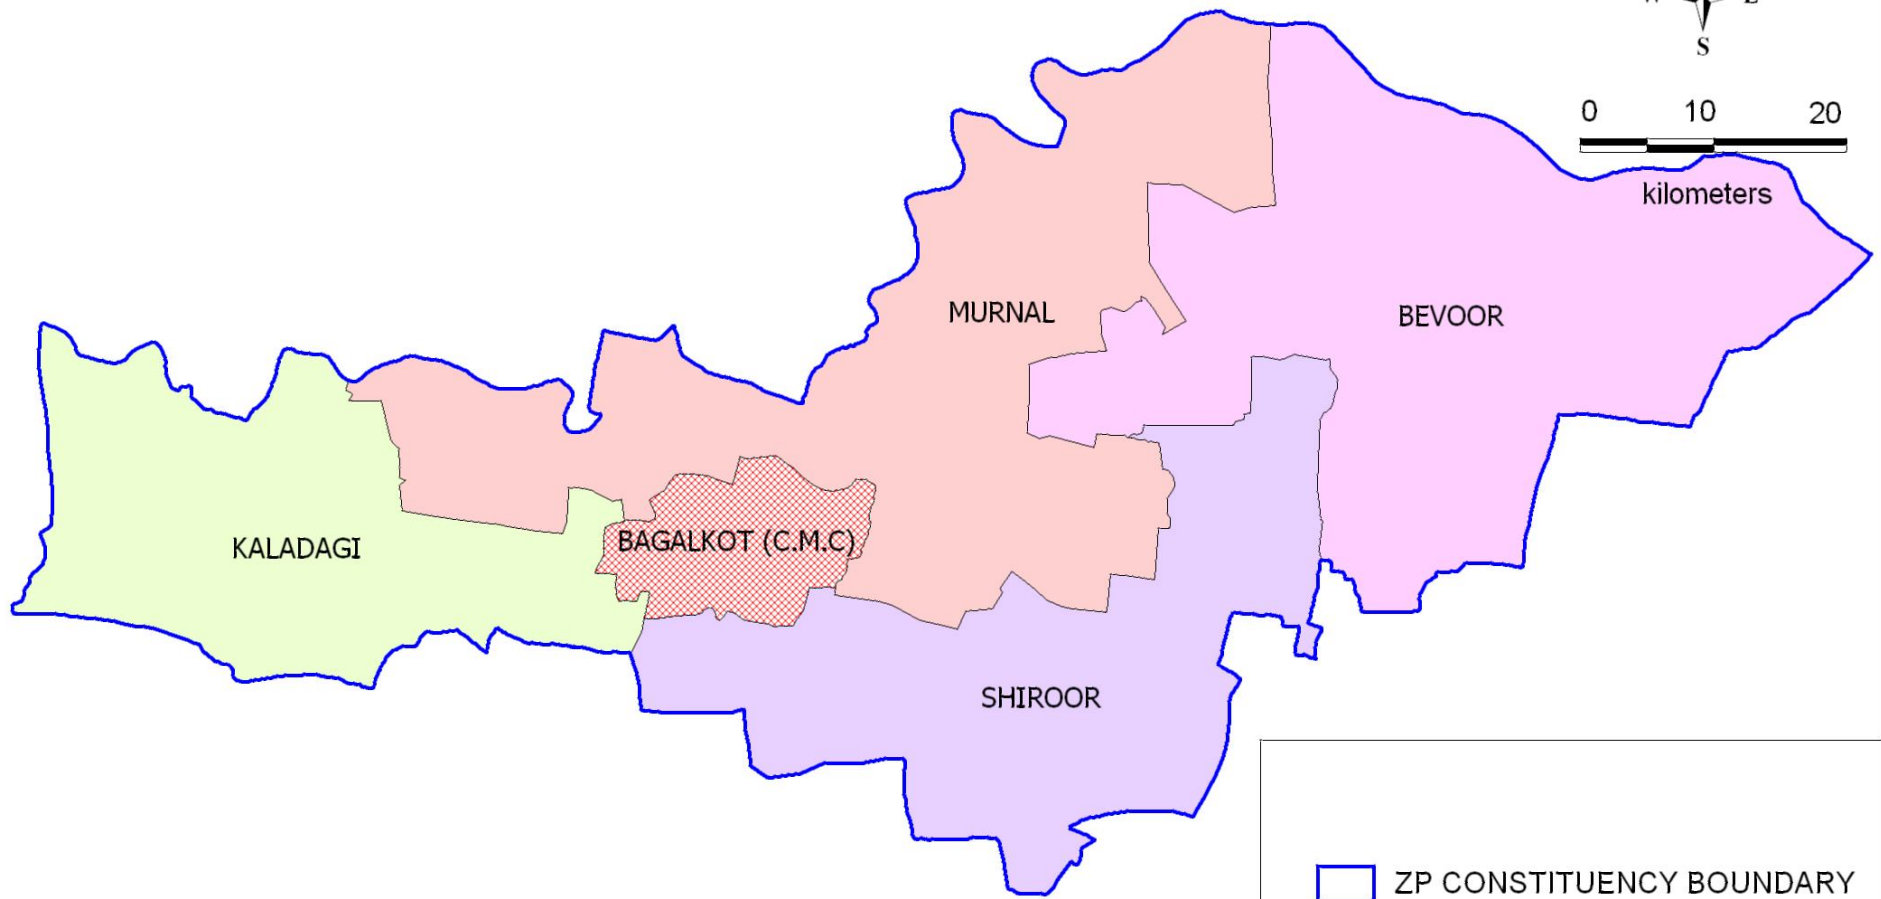

# ZILLA PANCHAYATH CONSTITUENCY OF BAGALKOT TALUK

-  ZP CONSTITUENCY BOUNDARY
-  C.M.C
-  VILLAGE BOUNDARY

Prepared by : District NRDMS Center, ZP, Bagalkot  
Source : Election Dept, ZP, Bagalkot