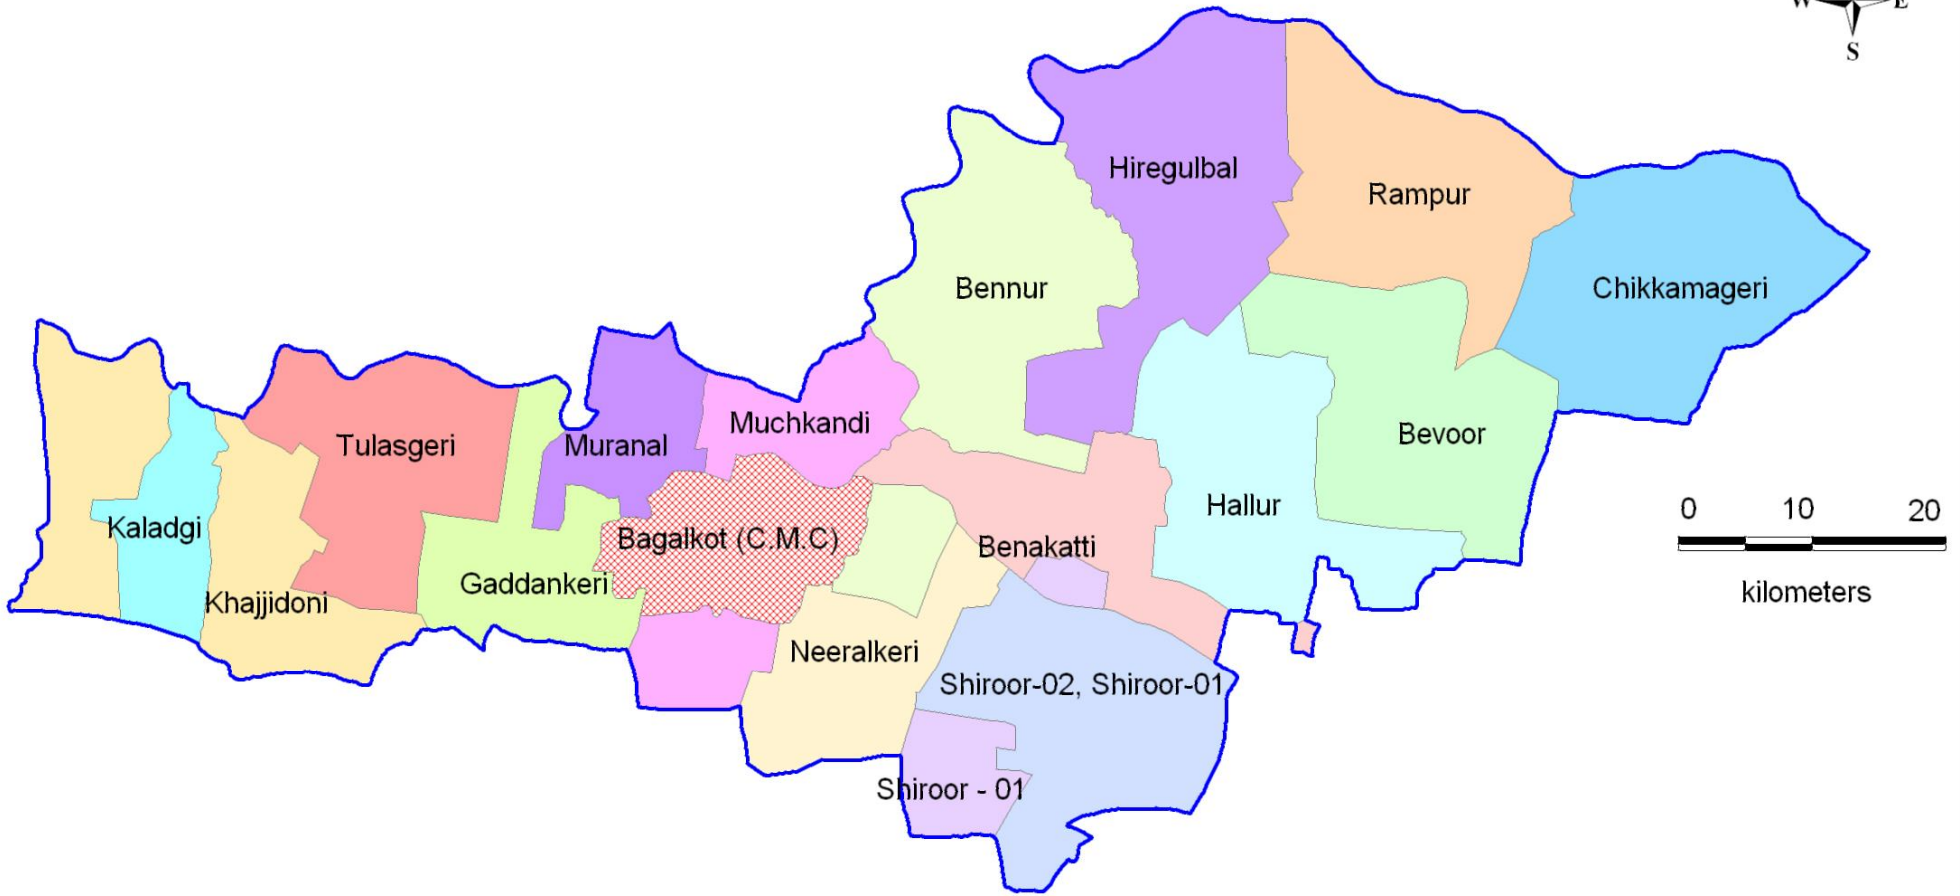

# TALUK PANCHAYATH CONSTITUENCY OF BAGALKOT TALUK

0 10 20  
kilometers

-  TP CONSTITUENCY BOUNDARY
-  C.M.C
-  TALUK BOUNDARY

Prepared by : District NRDMS Center, ZP, Bagalkot  
Source : Election Dept, ZP, Bagalkot