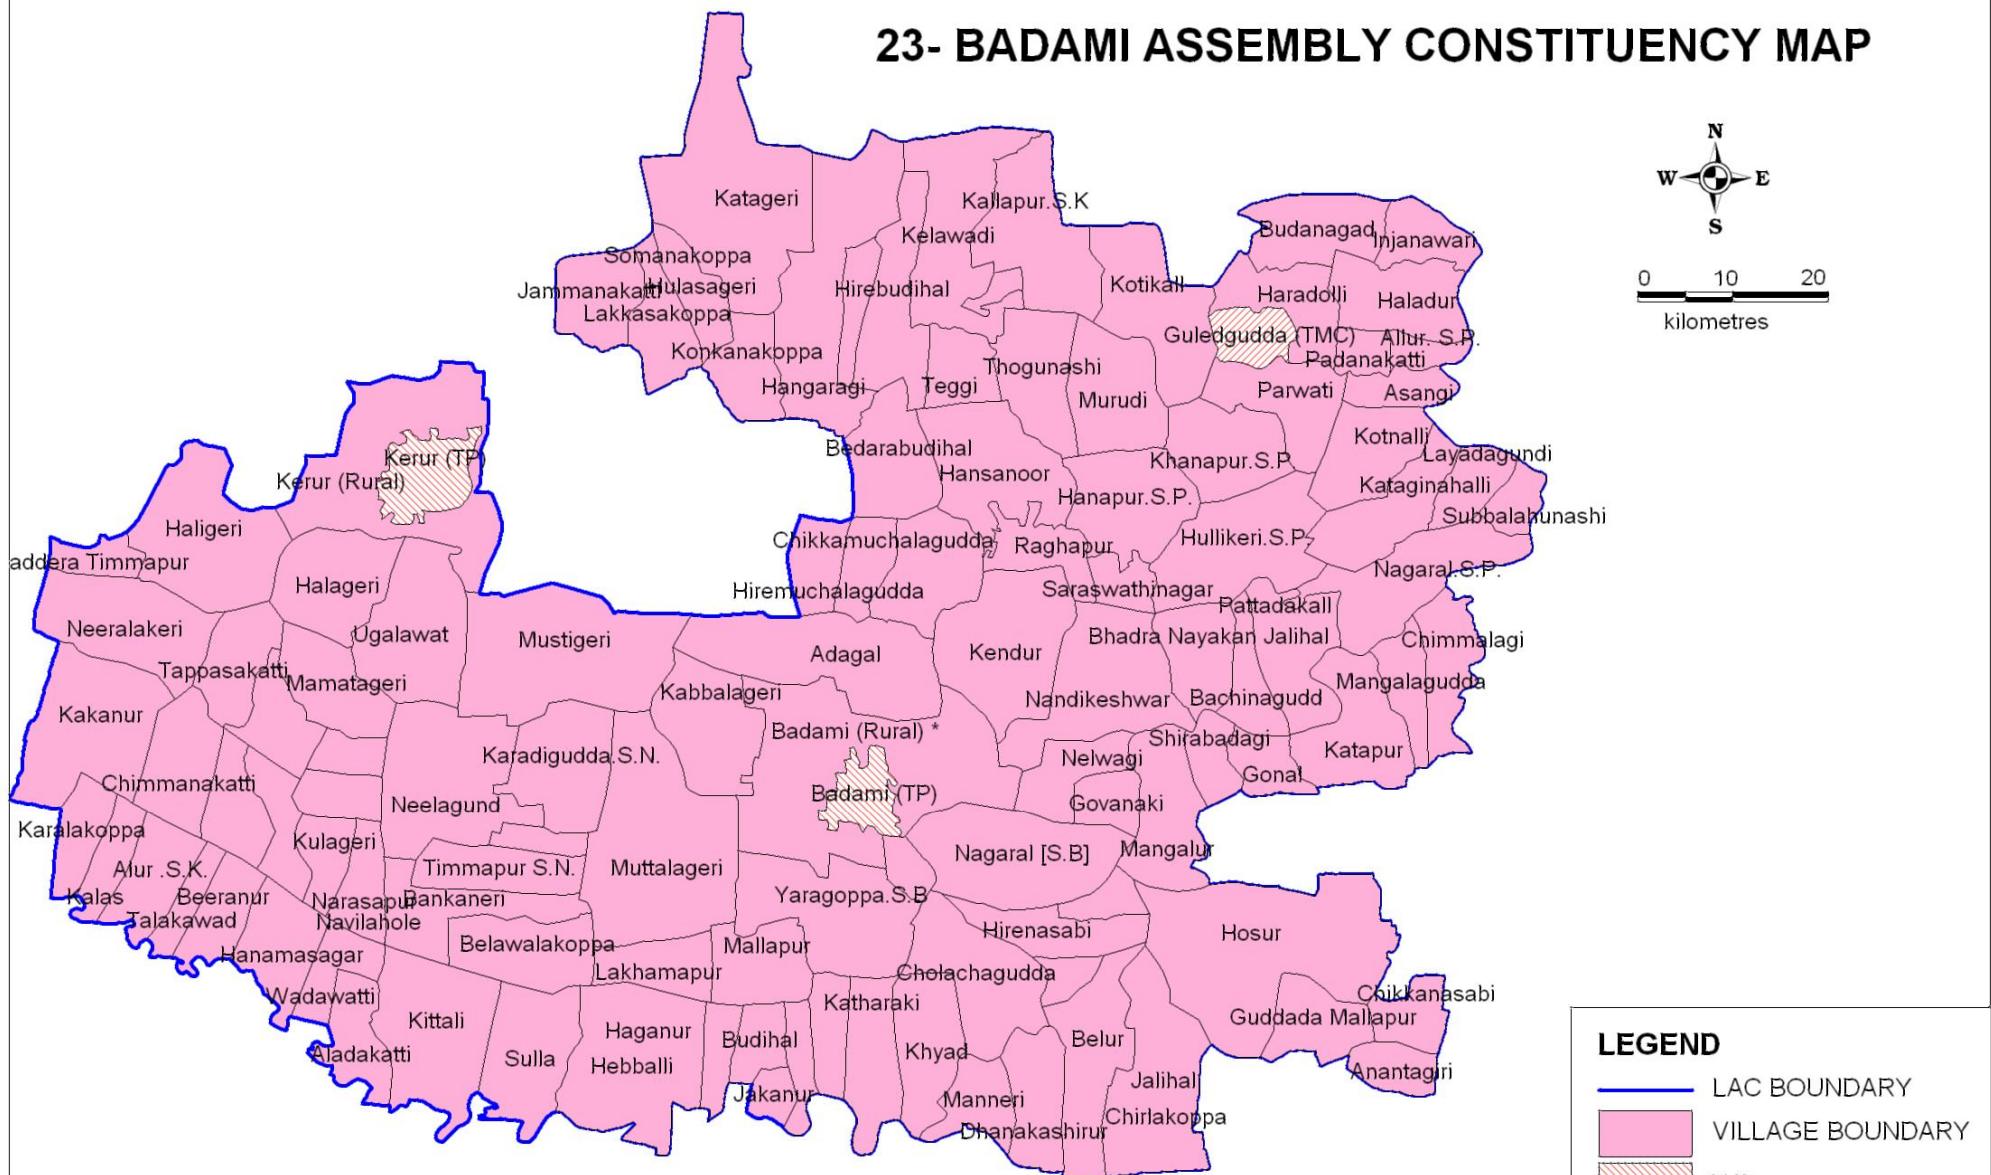

23- BADAMI ASSEMBLY CONSTITUENCY MAP

LEGEND

-  LAC BOUNDARY
-  VILLAGE BOUNDARY
-  T.P
-  T.M.C

Prepared by: District NRDMS Center, ZP, Bagalkot
 Source : Election Dept, Bagalkot