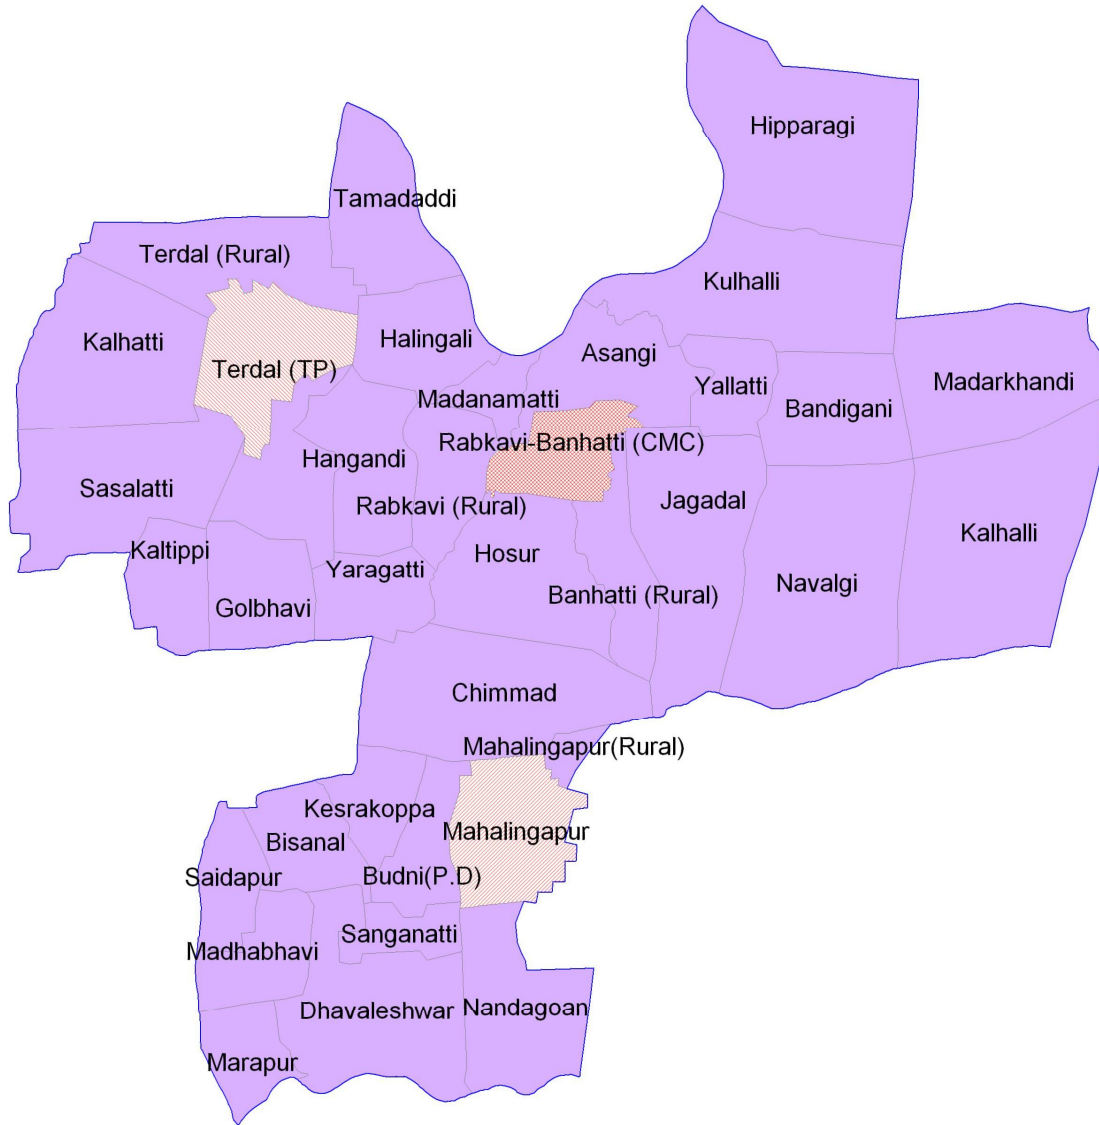

# 20- TERDAL ASSEMBLY CONSTITUENCY MAP

**LEGEND**

	LAC BOUNDARY
	VILLAGE BOUNDARY
	T.P
	T.MC.
	C.M.C

Prepared by: District NRDMS Center, ZP, Bagalkot  
 Source : Election Dept, Bagalkot