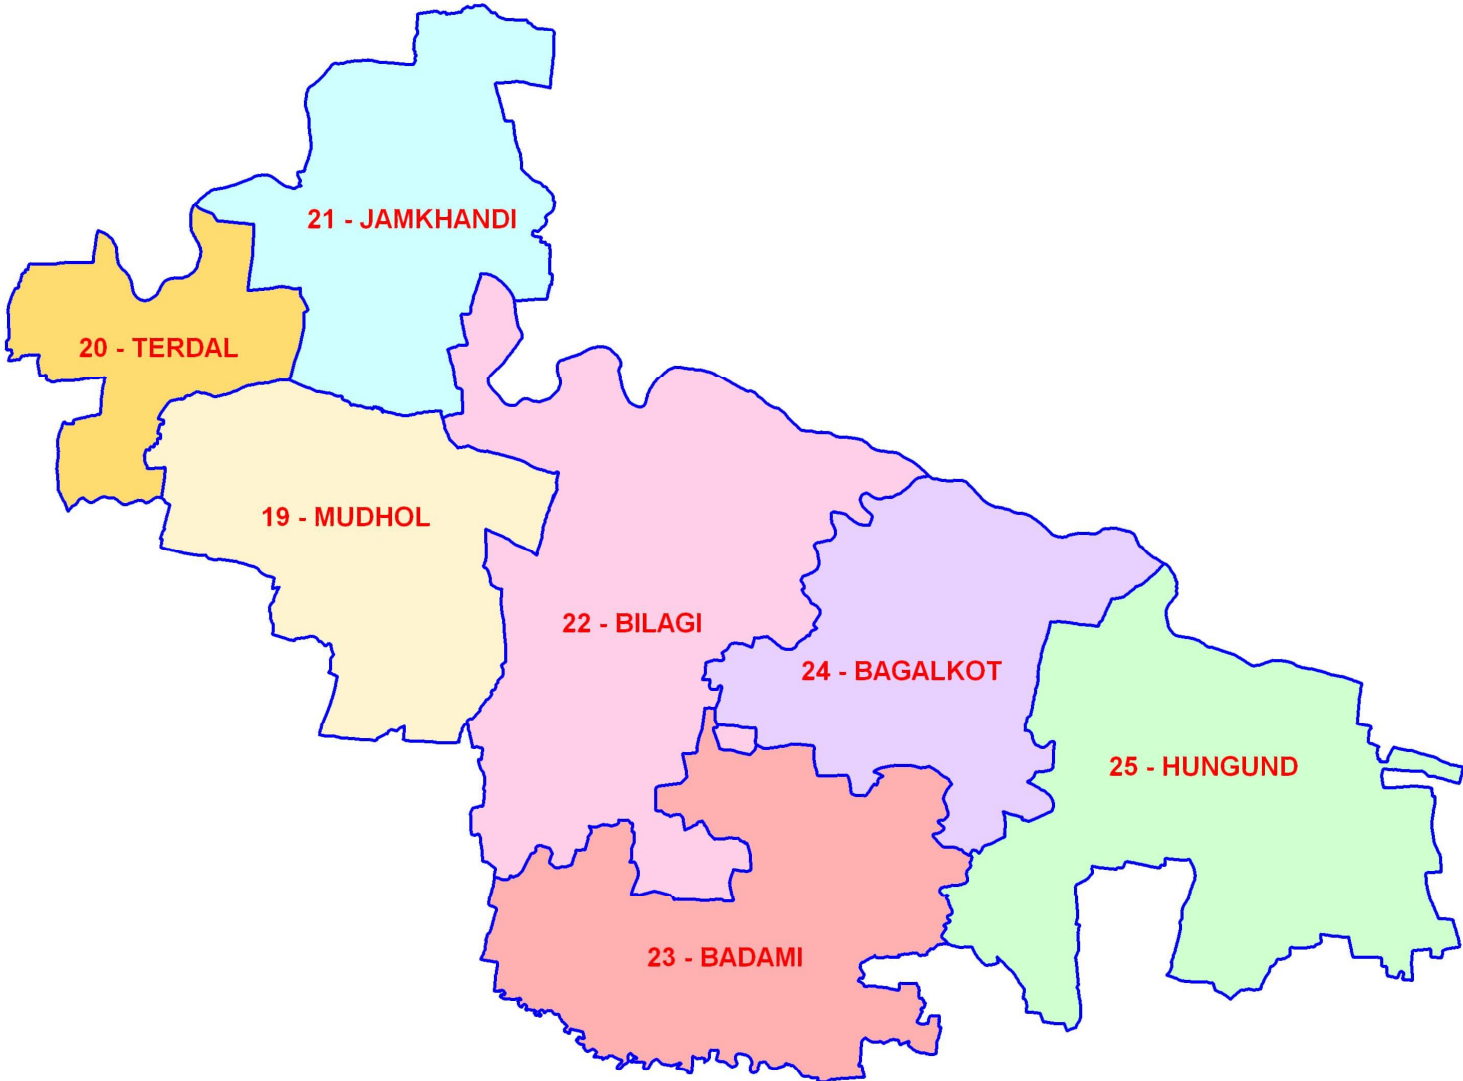

# BAGALKOT DISTRICT LAGISLATIVE ASSEMBLY CONSTITUENCY MAP

PREPARED BY: DISTRICT NRDMA CENTER  
SOURCE : ELECTION DEPT, BAGALKOT