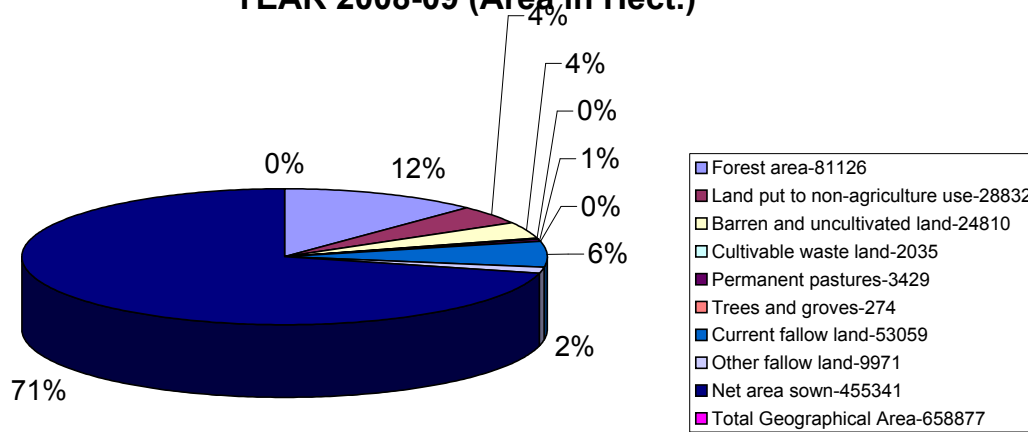

**UTILISATION AT BAGALKOT DISTRICT DURING THE
YEAR 2008-09 (Area in Hect.)**

Sl.No

1	Forest area-81126	81126
2	Land put to non-agriculture use-28832	28832
3	Barren and uncultivated land-24810	24810
4	Cultivable waste land-2035	2035
5	Permanent pastures-3429	3429
6	Trees and groves-274	274
7	Current fallow land-53059	40124
8	Other fallow land-9971	9971
9	Net area sown-455341	468276
10	Total Geographical Area-658877	